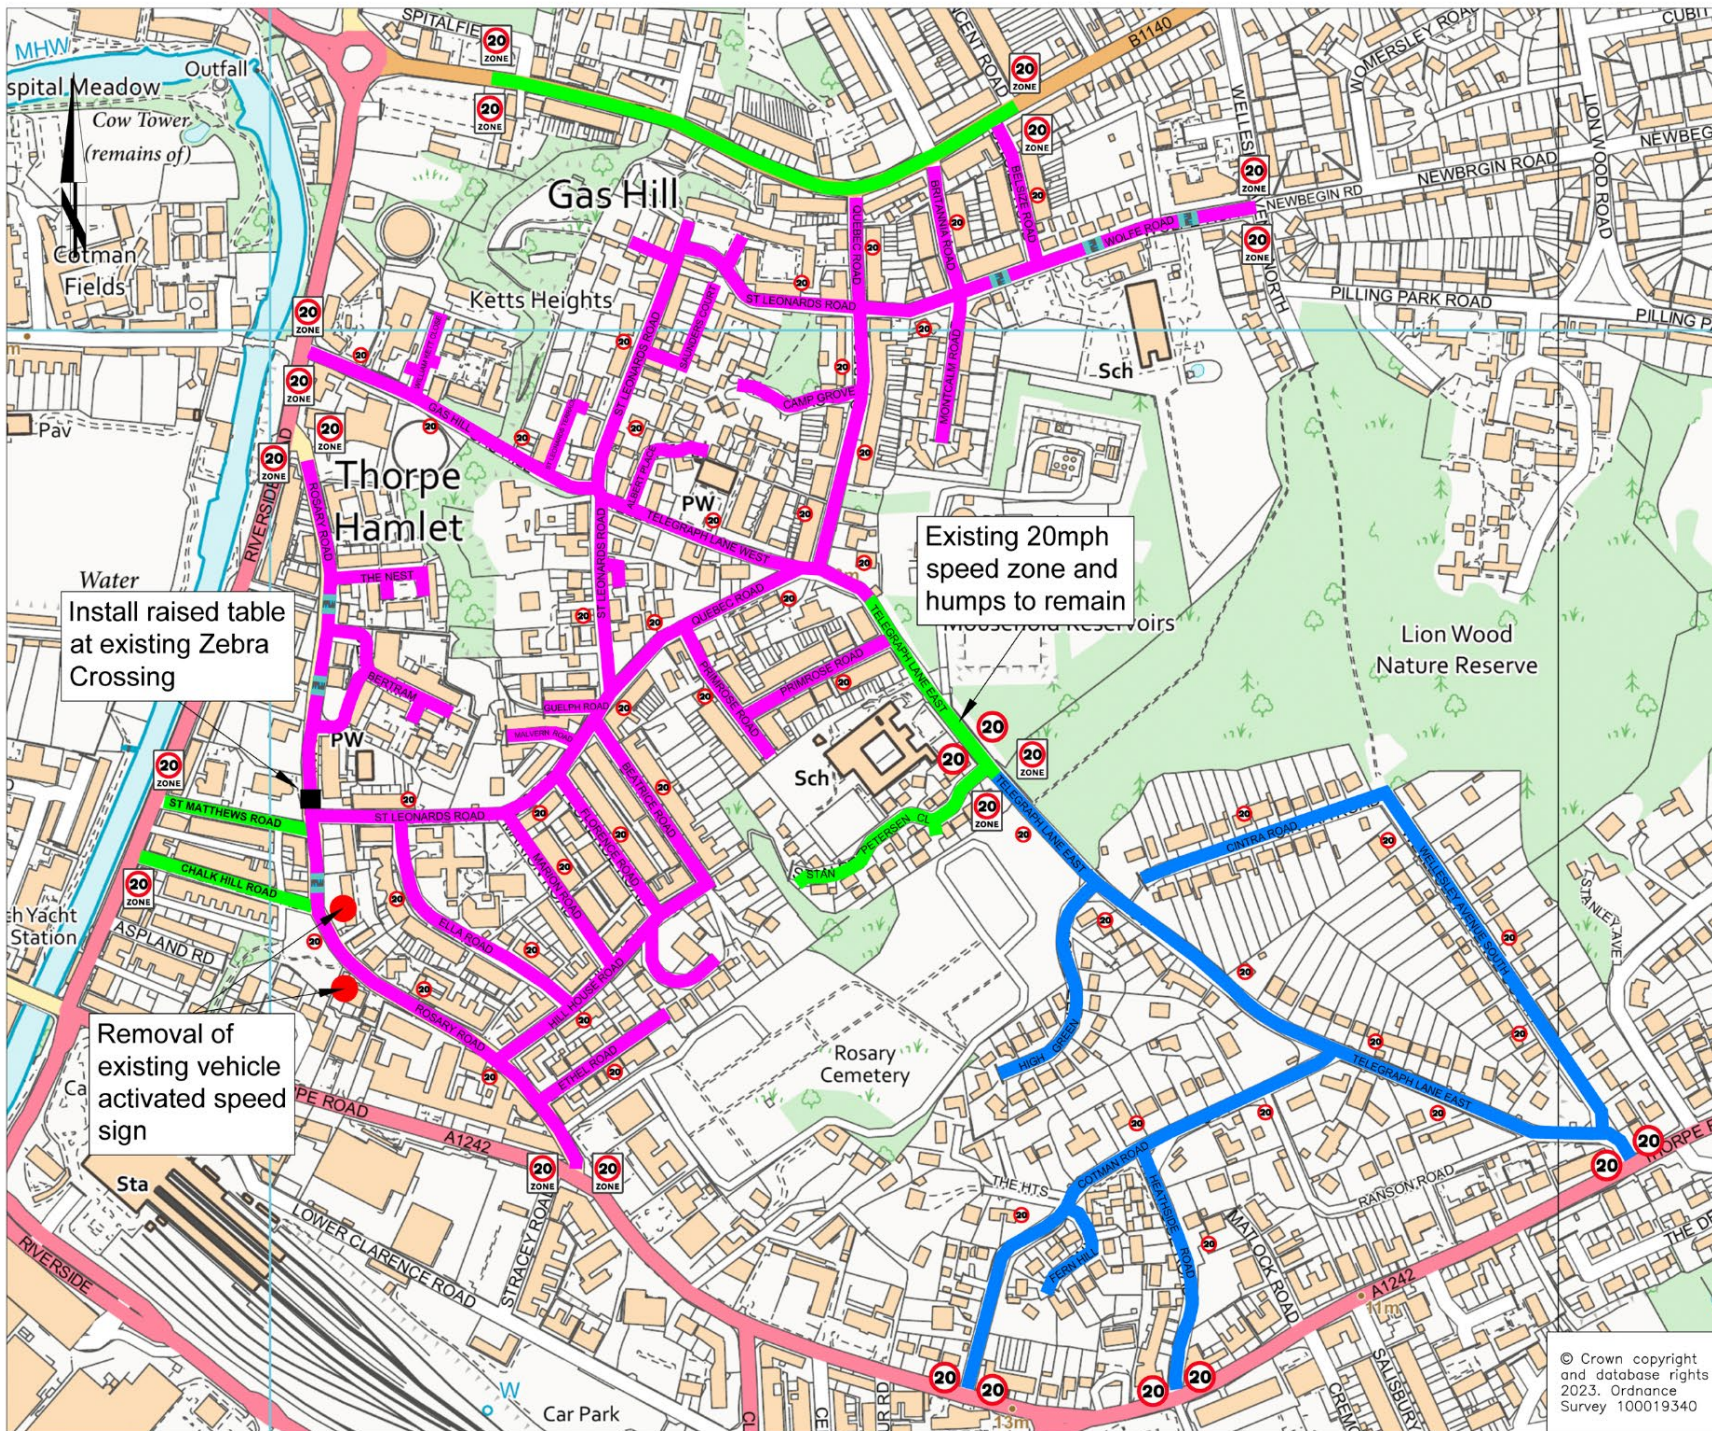

# Map of Thorpe Hamlet- Rosary Road/Wolfe Road Traffic Calming & Area wide 20mph Speed Zone & Limits

- KEY:**
- █ Existing 20mph limit
  - █ Proposed 20mph limit
  - █ Proposed 20mph zone
  - Approximate location of full width road hump
  - Approximate location of 20mph speed limit signs
  - Start / End of proposed 20mph zone