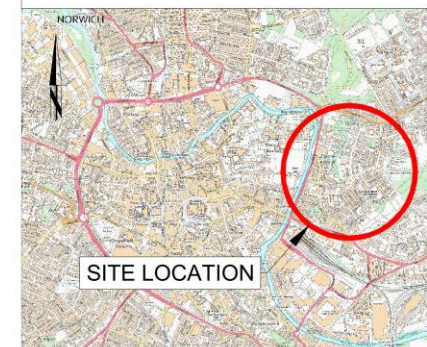

Map of Thorpe Hamlet – Rosary Road/Wolfe Road Traffic Calming & 20mph Speed Zone & Limits

KEY:

- Existing 20mph limit
- Proposed 20mph limit
- Proposed 20mph zone
- Approximate location of full width road hump
- Approximate location of 20mph speed limit signs
- Start / End of proposed 20mph zone

© Crown copyright and database rights 2024. Ordnance Survey 100019340

REV.	DESCRIPTION	DRAWN BY	CHECKED	DATE
A	Amended for TR0 consultation	RD	JT	05/24

SURVEYED BY	INITIALS	DATE	DRAWING No.
OS	OS	01/23	PJA104-ID-0000-001A
DESIGNED BY	RD	06/23	PROJECT TITLE
DRAWN BY	RD	06/23	THORPE HAMLET NORWICH 20MPH SPEED LIMIT AND ZONE SCHEME
CHECKED BY	JT	06/23	SCALE
			FILE No.
			PJA104