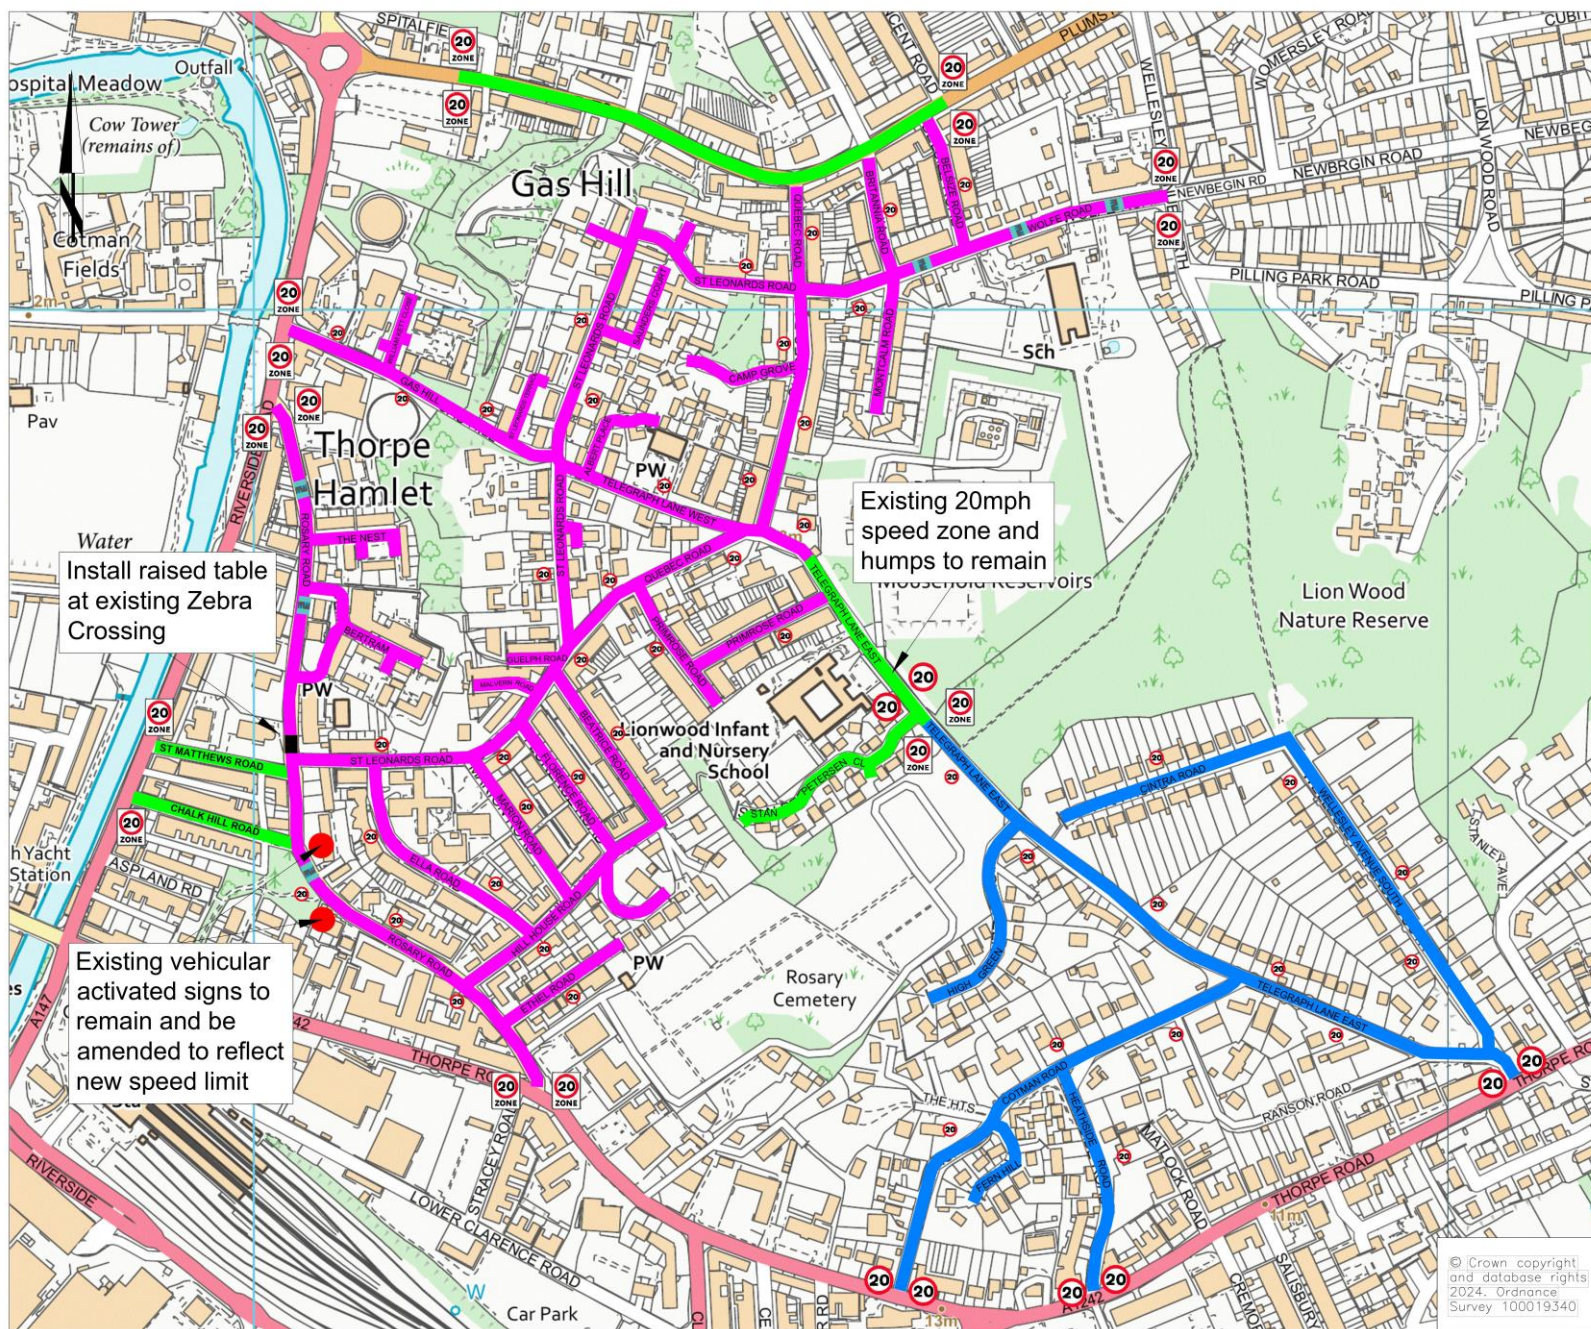

Map of Thorpe Hamlet – Rosary Road/Wolfe Road Traffic Calming & 20mph Speed Zone & Limits

KEY:

- Existing 20mph limit
- Proposed 20mph limit
- Proposed 20mph zone
- Approximate location of full width road hump
- Approximate location of 20mph speed limit signs
- Start / End of proposed 20mph zone

© Crown copyright and database rights 2024. Ordnance Survey 100019340

REV.	DESCRIPTION	DRAWN BY	CHECKED	DATE
A	Amended for TR0 consultation	RD	JT	05/24

SURVEYED BY	INITIALS	DATE	DRAWING No.
OS	OS	01/23	PJA104-ID-0000-001A
DESIGNED BY	RD	06/23	PROJECT TITLE
DRAWN BY	RD	06/23	THORPE HAMLET NORWICH 20MPH SPEED LIMIT AND ZONE SCHEME
CHECKED BY	JT	06/23	SCALE
			FILE No.
			PJA104