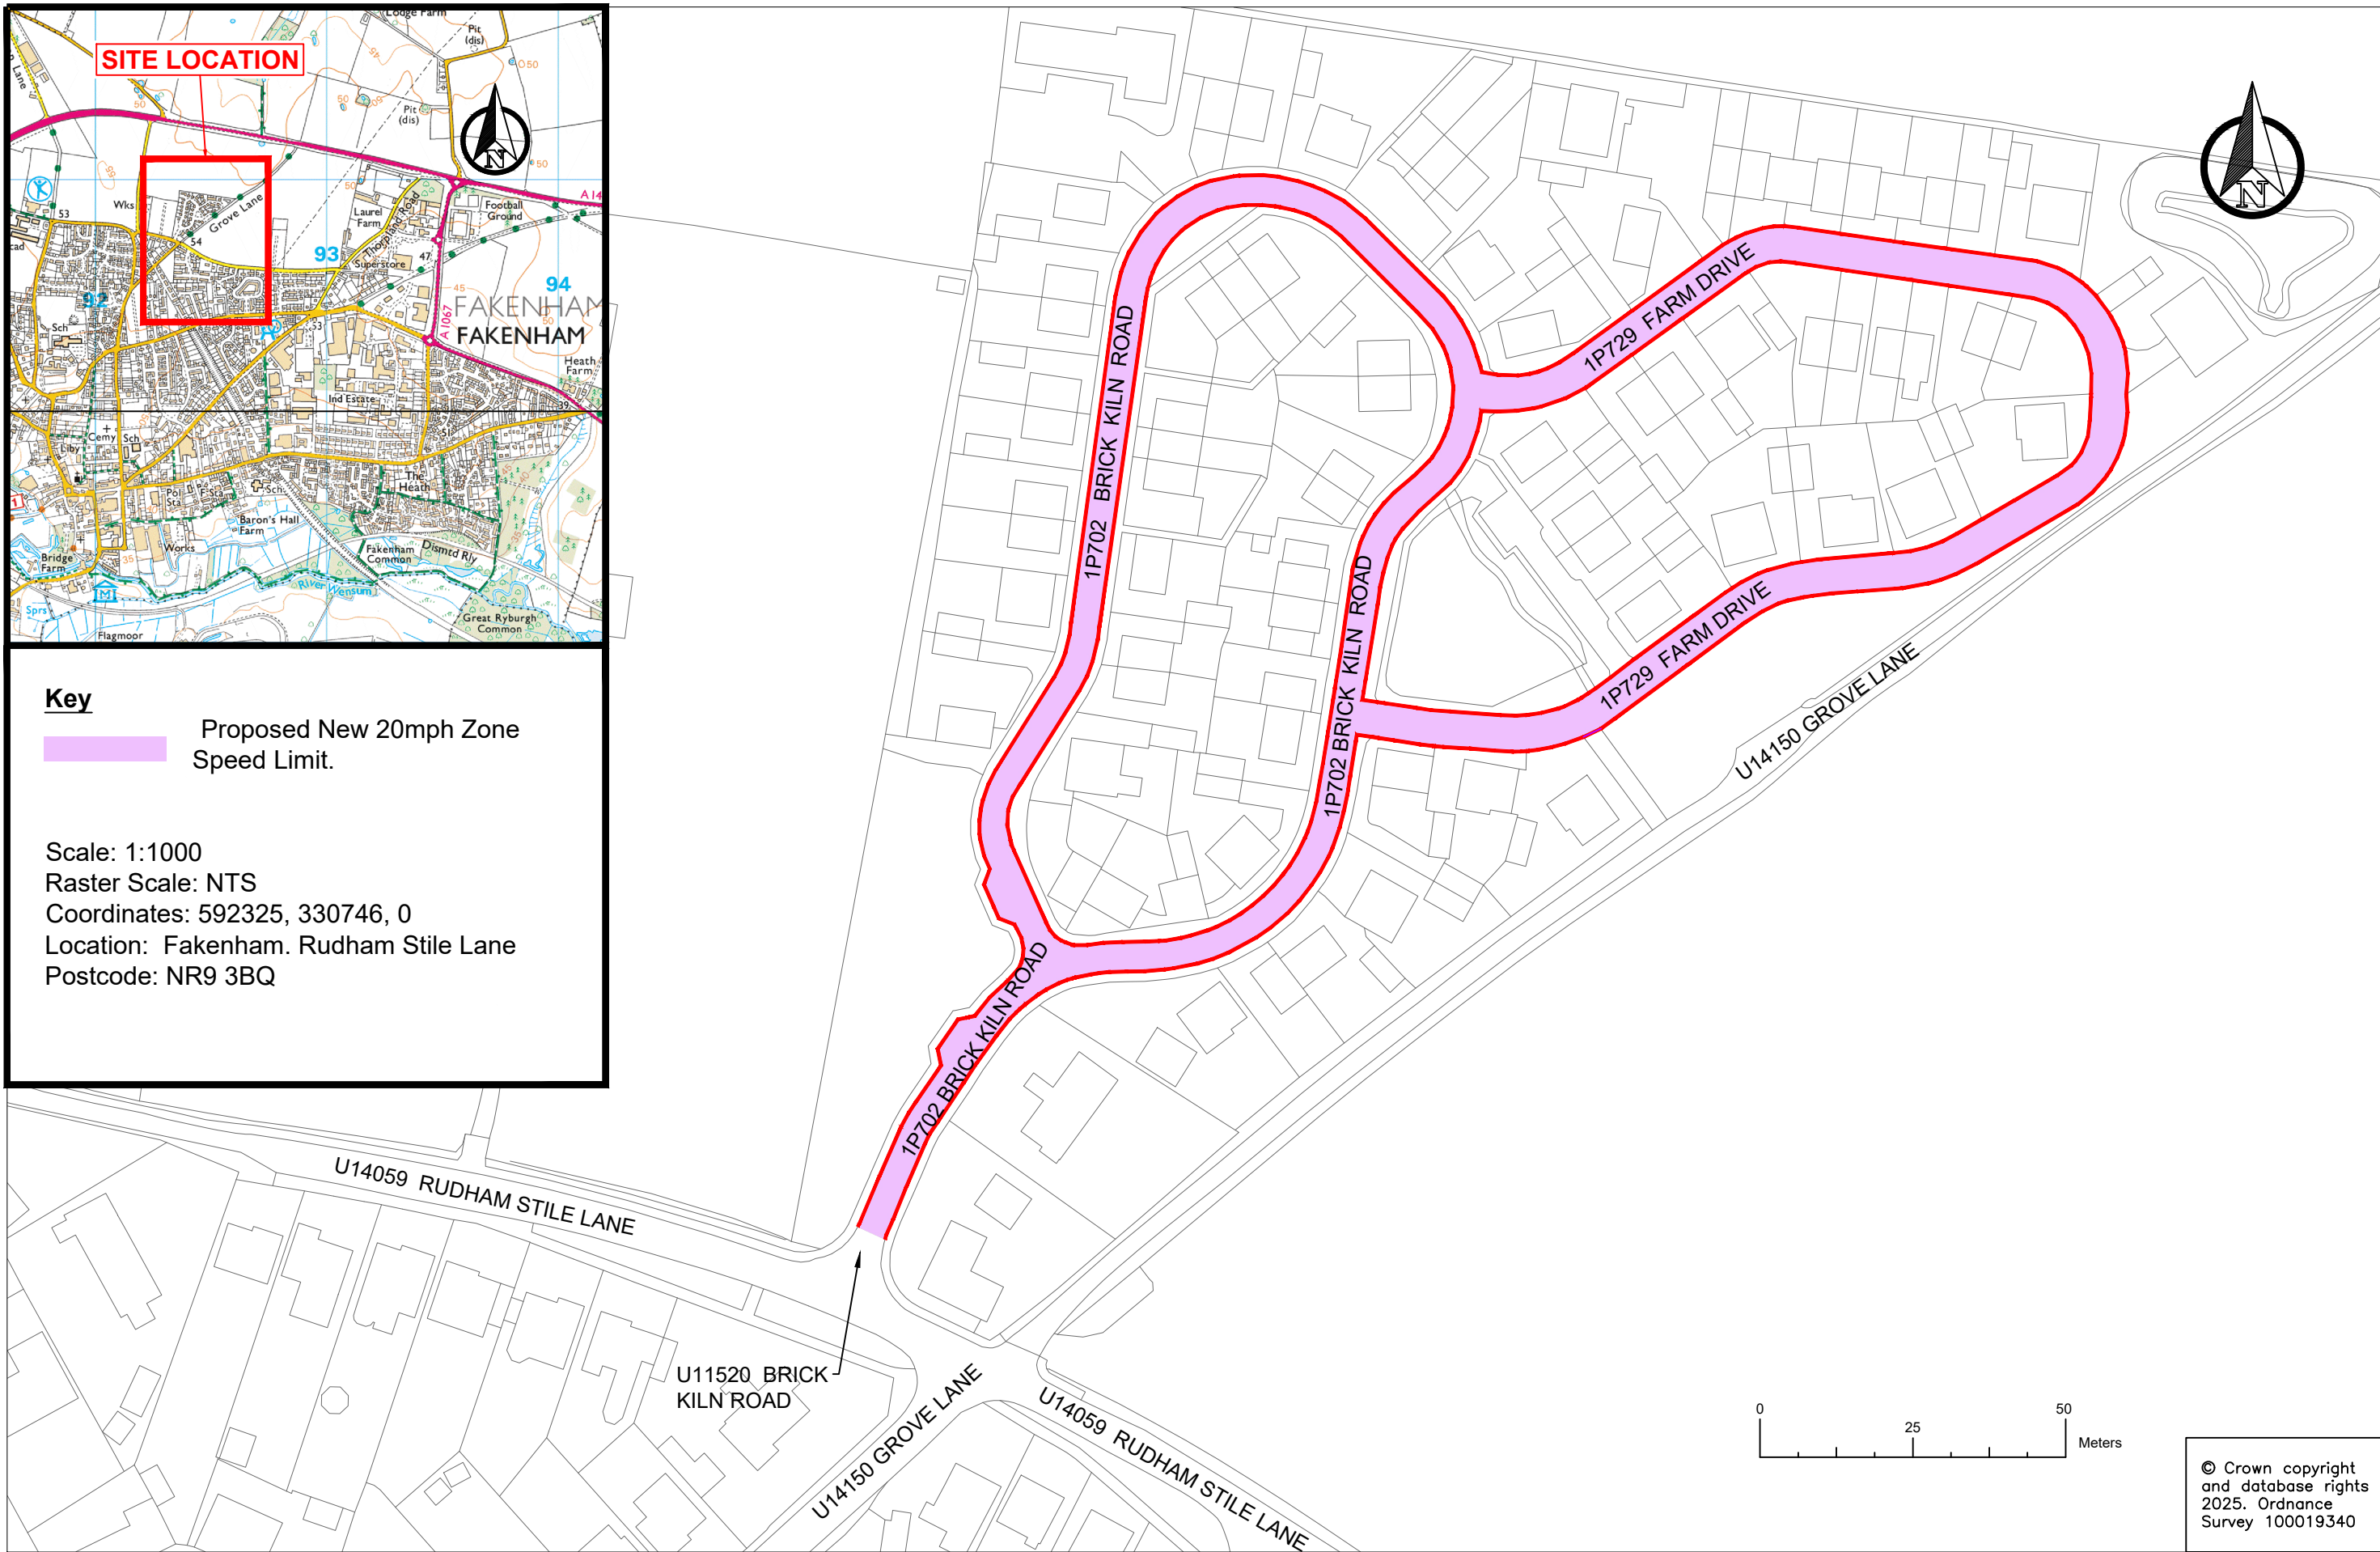

SITE LOCATION

Key

 Proposed New 20mph Zone Speed Limit.

Scale: 1:1000
 Raster Scale: NTS
 Coordinates: 592325, 330746, 0
 Location: Fakenham. Rudham Stile Lane
 Postcode: NR9 3BQ

© Crown copyright and database rights 2025. Ordnance Survey 100019340

Grahame Bygrave
 Director of Highways, Transport & Waste
 Norfolk County Council
 County Hall
 Martineau Lane
 Norwich NR1 2DH

DRAWING TITLE
 FAKENHAM - RUDHAM STILE LANE - S38 TRO
 20MPH ZONE
 SITE LOCATION & CONSULTATION PLAN

REV.	DESCRIPTION	DRAWN BY	CHECKED	DATE

Drawing Status:

SURVEYED BY	INITIALS	DATE	DRAWING No.
OS	OS	08/25	PMB873-HD1-0100-001
DESIGNED BY	ASZ	08/25	PROJECT TITLE
DRAWN BY	ASZ	08/25	FAKENHAM - RUDHAM STILE LANE - S38 TRO 20MPH ZONE
CHECKED BY	T.L.	09/25	SCALE 1:1000 @A3 FILE No. PMB873