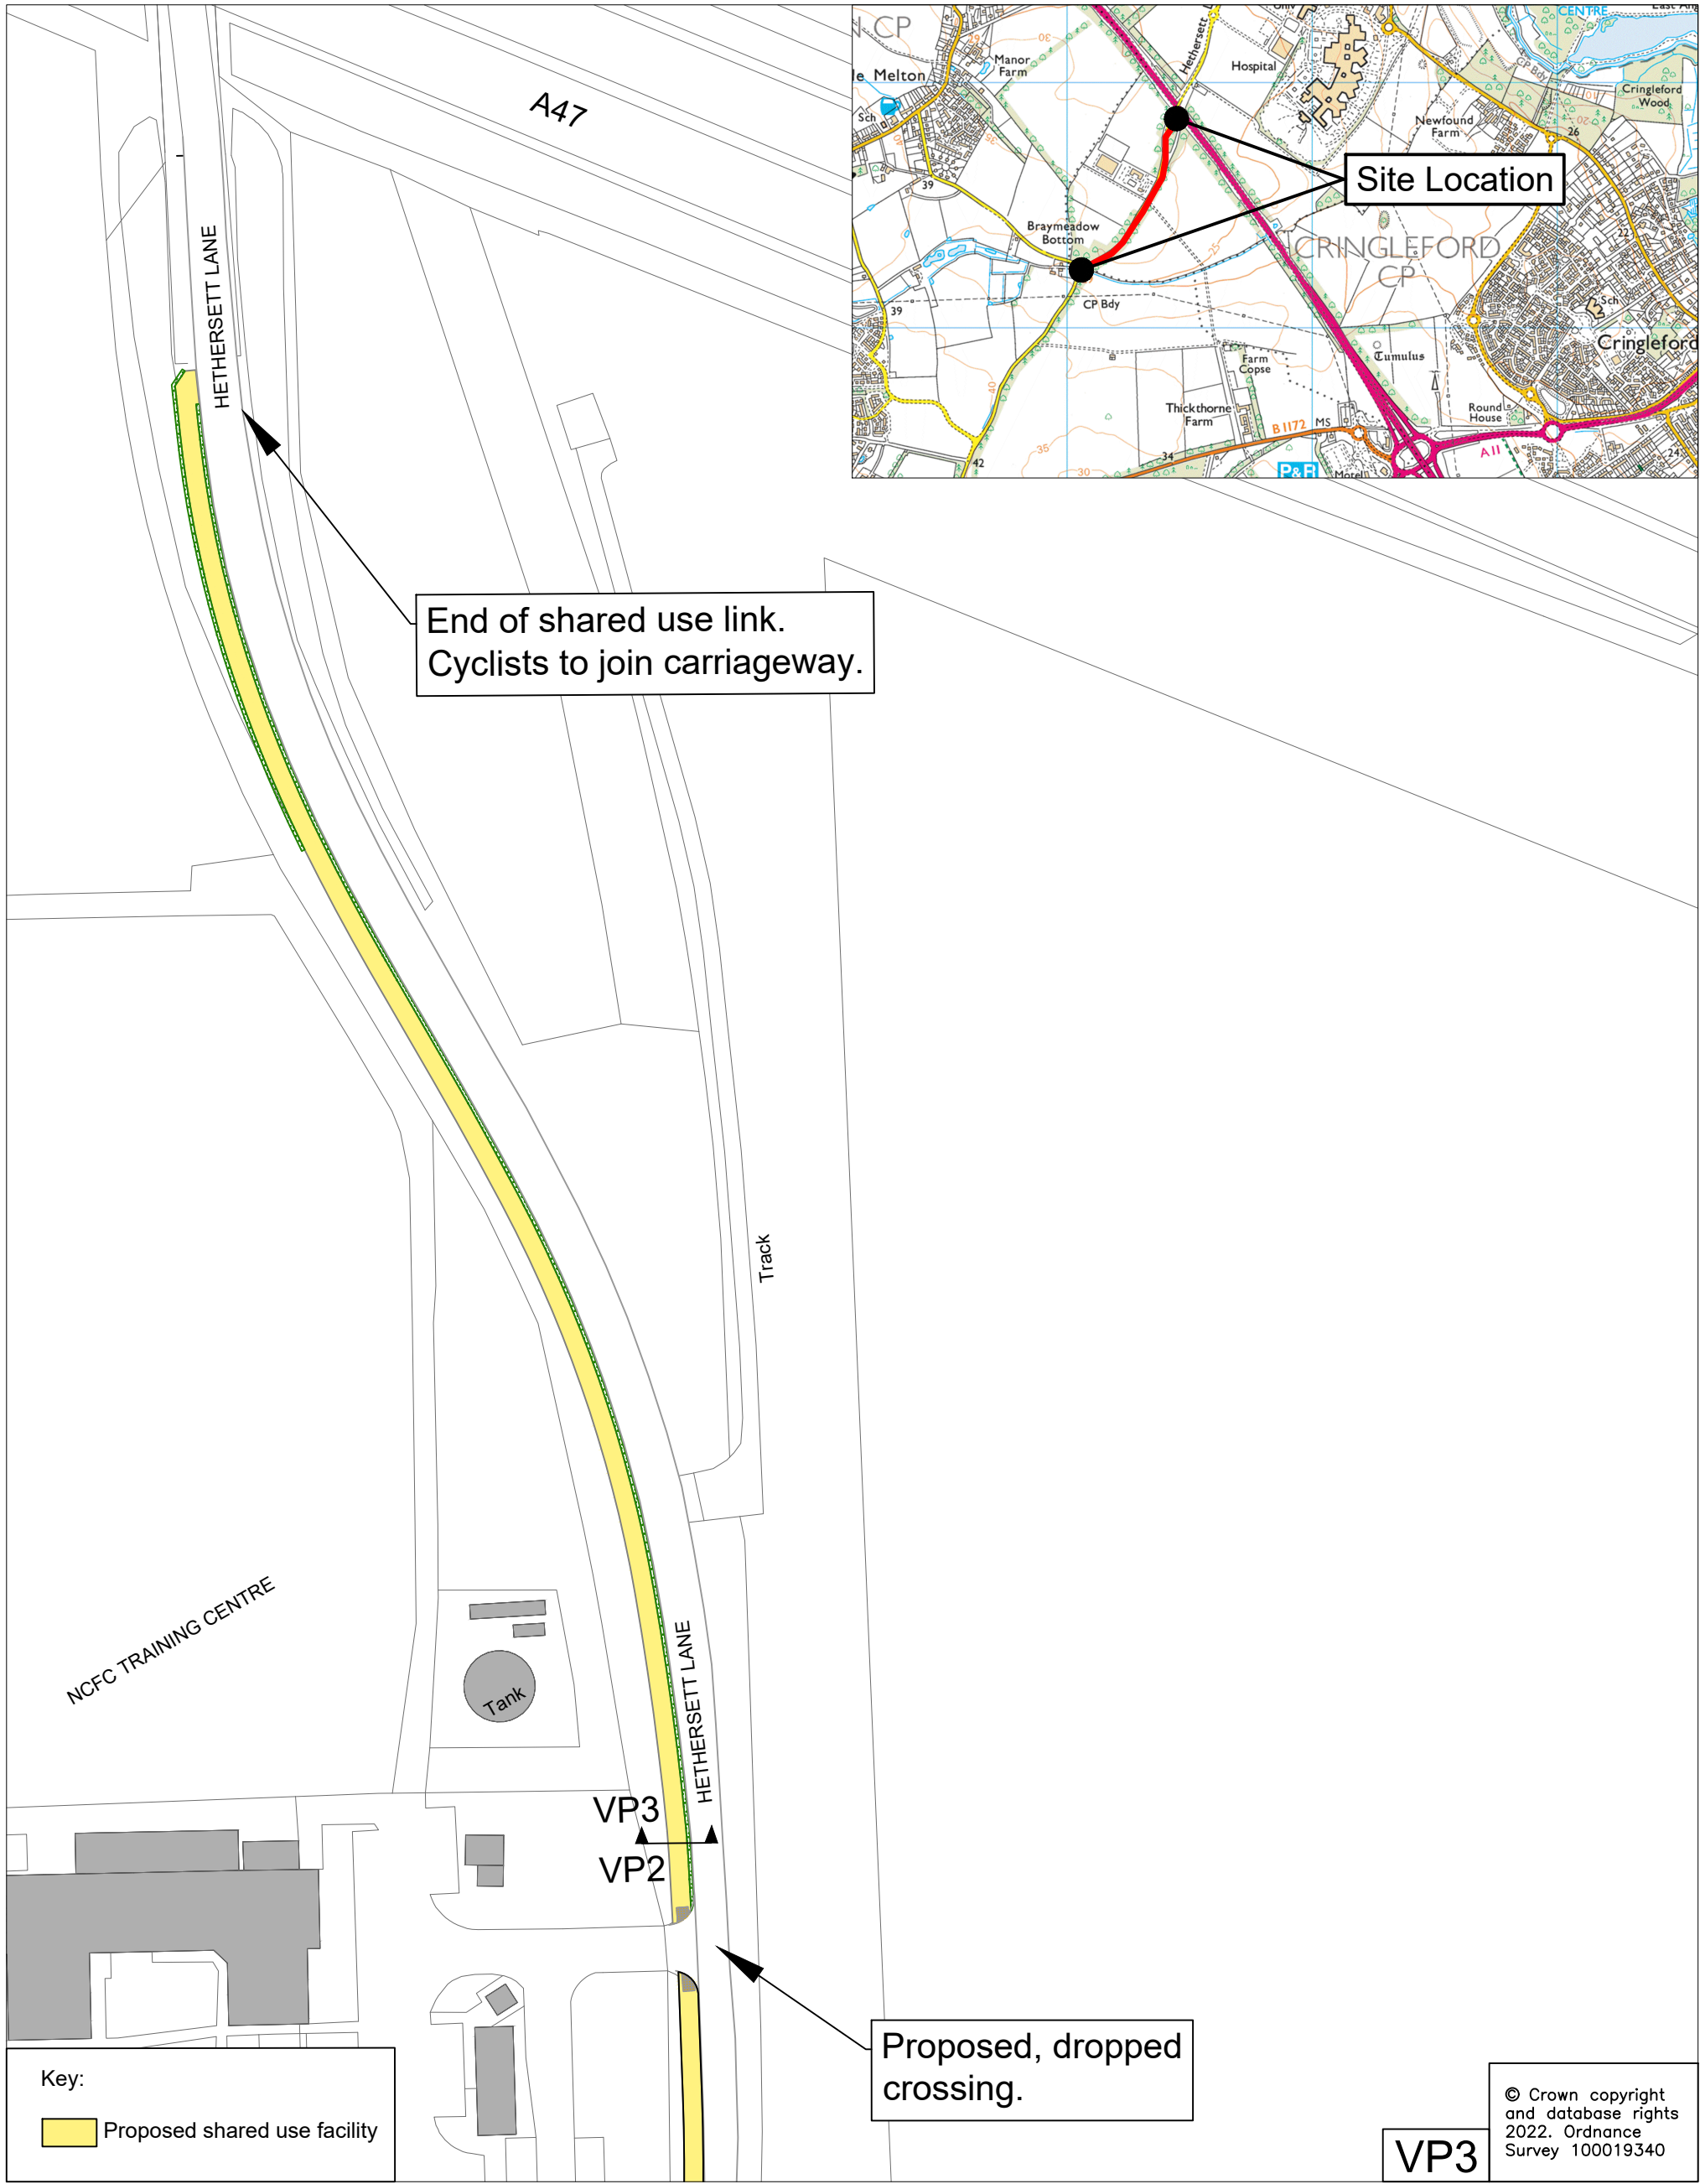

Key:  
 Proposed shared use facility

© Crown copyright and database rights 2022. Ordnance Survey 100019340

DRAWING TITLE  
 Hethersett Lane Cycleway Shared Use Facility Consultation Plan (Sheet 1 of 2)

**Tom McCabe**  
 Executive Director of Community and Environmental Services  
 Norfolk County Council  
 County Hall  
 Martineau Lane  
 Norwich NR1 2SG

REV.	DESCRIPTION	DRAWN	CHECKED	DATE

SURVEYED BY	INITIAL	DATE	DRAWING No.
PC	PC	2022	PEA011-HP4-0100-002
DESIGNED BY			PROJECT TITLE
DRAWN BY	TWL	05/23	Hethersett Lane Cycleway Cycle Scheme
CHECKED BY			SCALE
			1:1000@ A3
			FILE No.
			PEA011

Key:  
 Proposed shared use facility

© Crown copyright and database rights 2022. Ordnance Survey 100019340  
**VP3**

**DRAWING TITLE**  
 Hethersett Lane Cycleway Shared Use Facility Consultation Plan (Sheet 2 of 2)