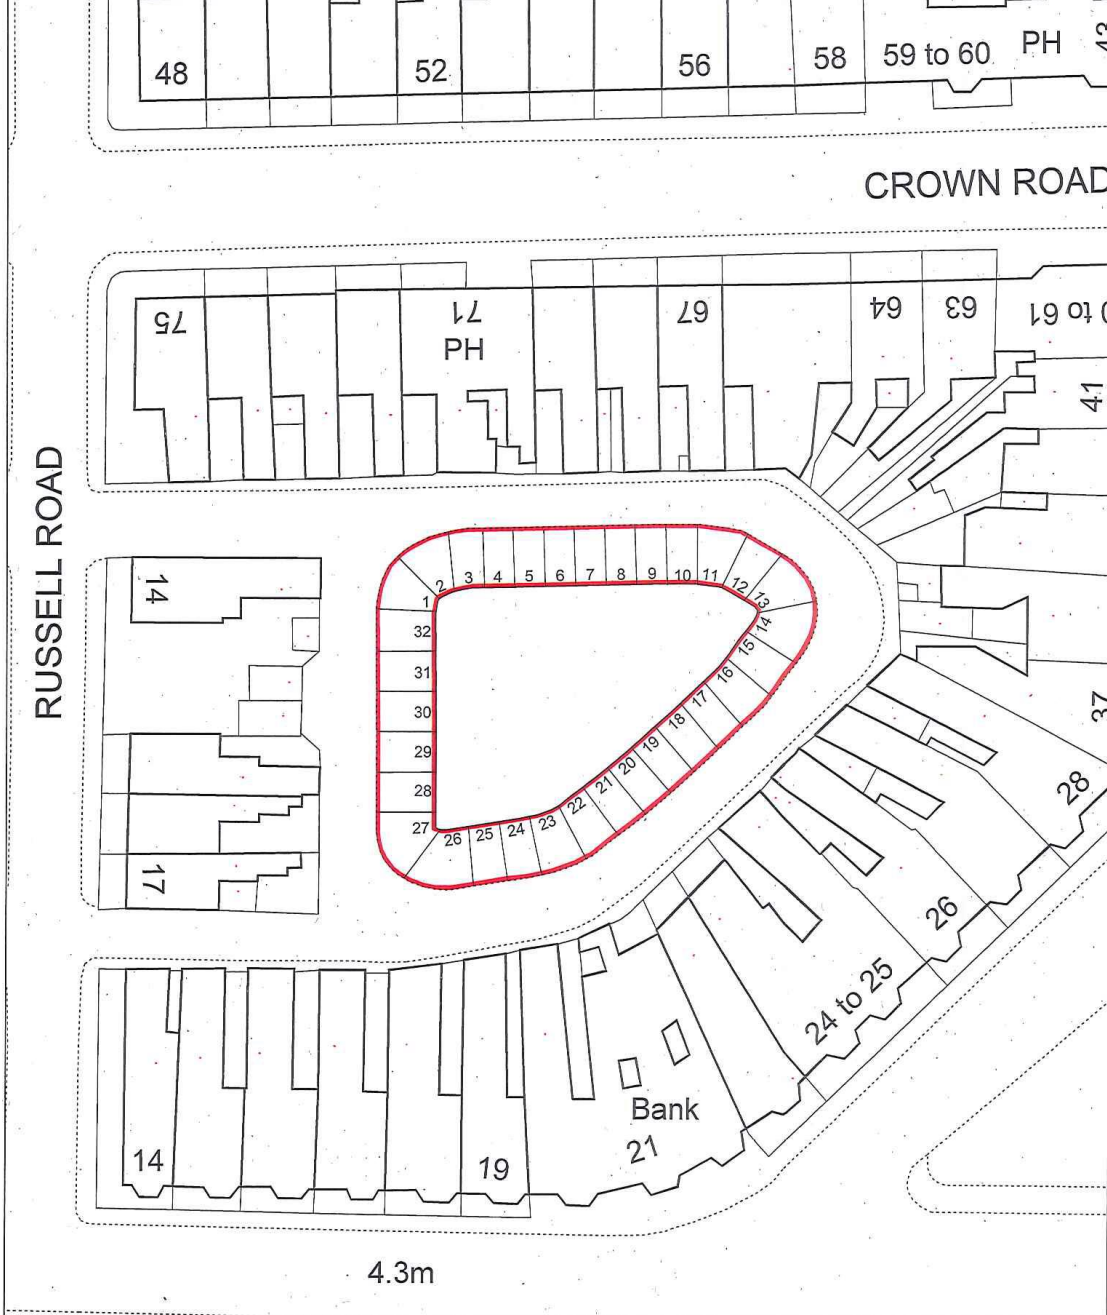

Russell Road Car Park, Great Yarmouth.

GREAT YARMOUTH
BOROUGH COUNCIL

Property Services,
Town Hall, Great Yarmouth,
Norfolk. NR30 2QF

Scale = 1:500 @ A4

© Crown copyright and database rights [2011]
Ordnance Survey [100018547]