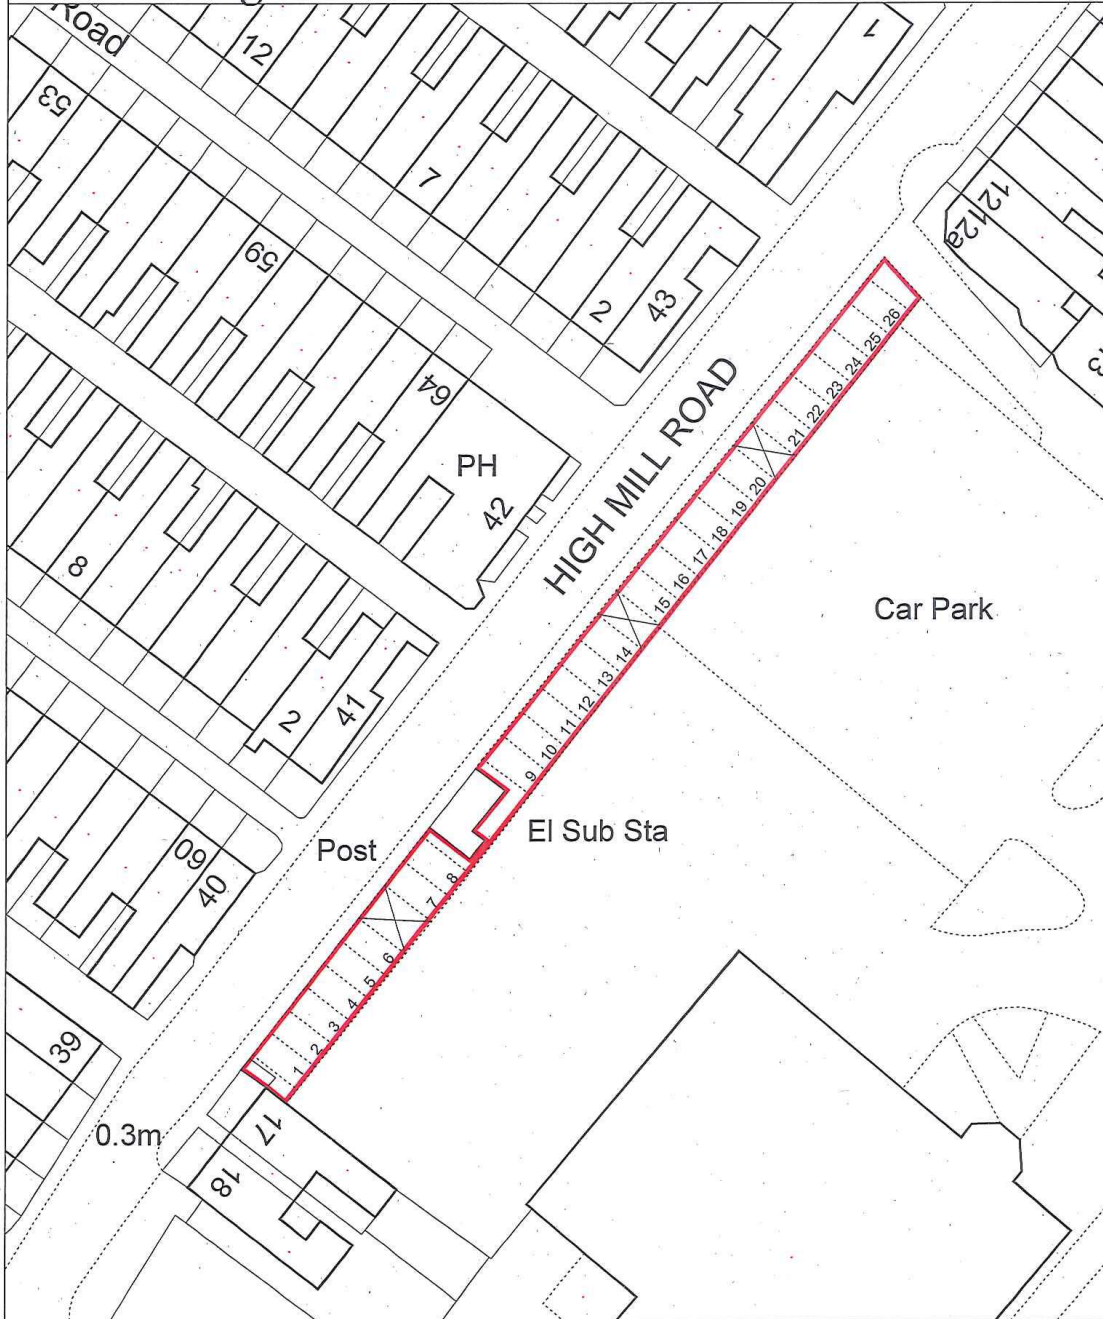

High Mill Road Car Park, Cobholm.

GREAT YARMOUTH
BOROUGH COUNCIL

Property Services,
Town Hall, Great Yarmouth,
Norfolk. NR30 2QF

Scale = 1:500 @ A4

© Crown copyright and database rights [2011]
Ordnance Survey [100018547]