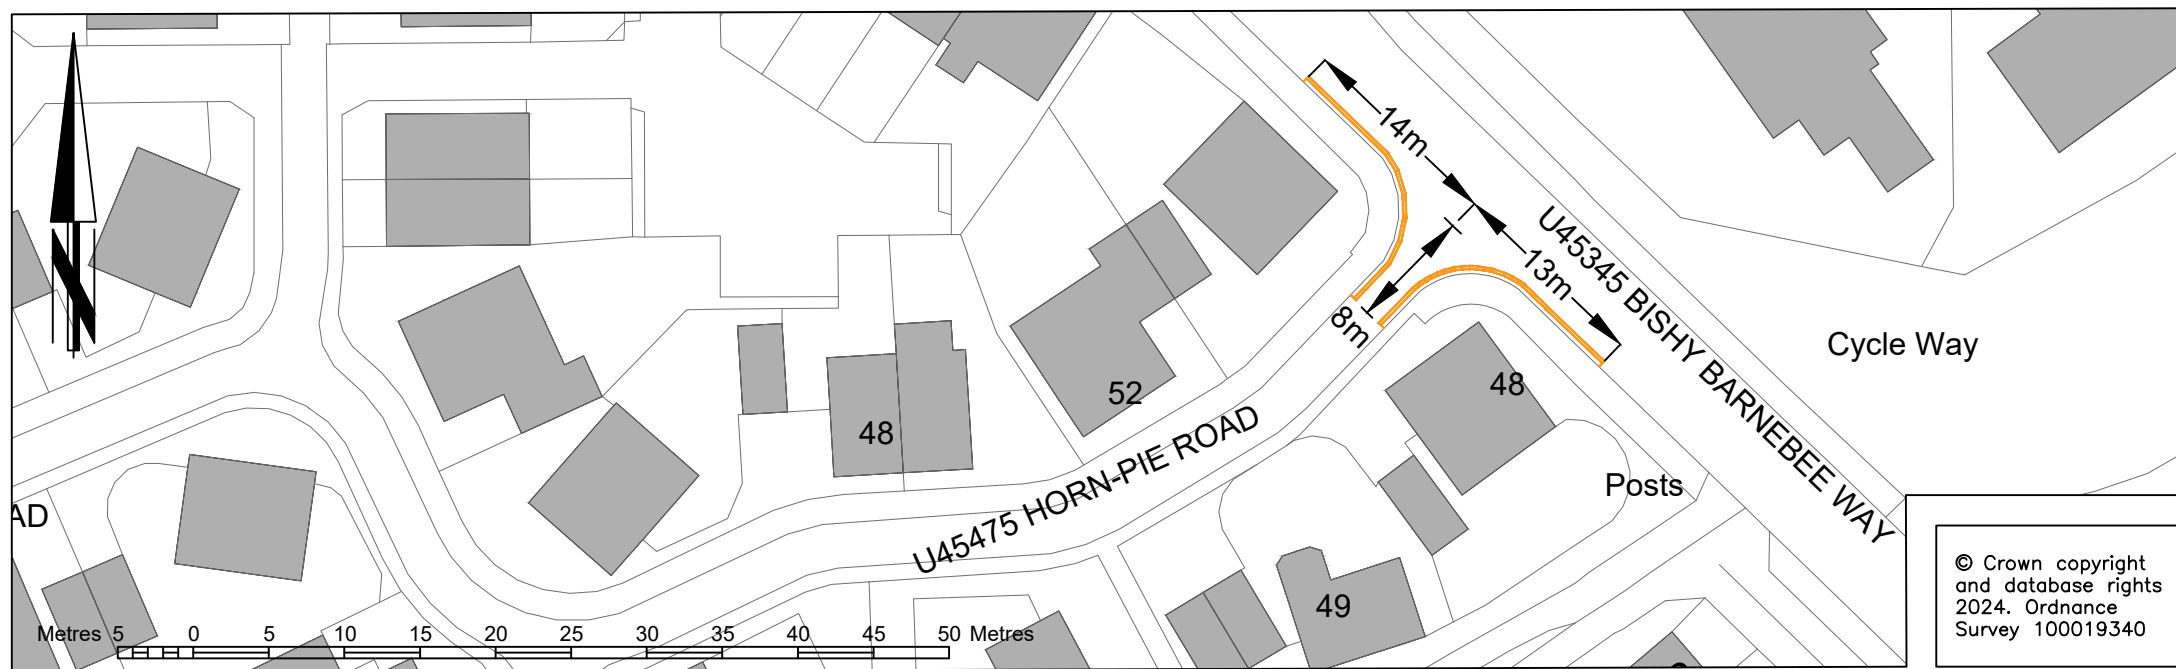

Key:

 Proposed prohibition of waiting at any time (double yellow lines).

Parish - Norwich  
 District - Norwich, Bowthorpe  
 Scheme Type - Waiting Restrictions

Note: Raster Map to be included at a scale of 50K

© Crown copyright and database rights 2024. Ordnance Survey 100019340

REV.	DESCRIPTION	DRAWN BY	CHECKED	DATE

SURVEYED BY	INITIALS	DATE	DRAWING No.
OS	OS	2024	PLA343-HD-0100-002
DESIGNED BY	TS	10/24	PROJECT TITLE
DRAWN BY	TS	10/24	Bowthorpe, Norwich
CHECKED BY	TL	10/24	Waiting Restrictions TRO
SCALE			FILE No.
1: 500 @ A3			PLA343