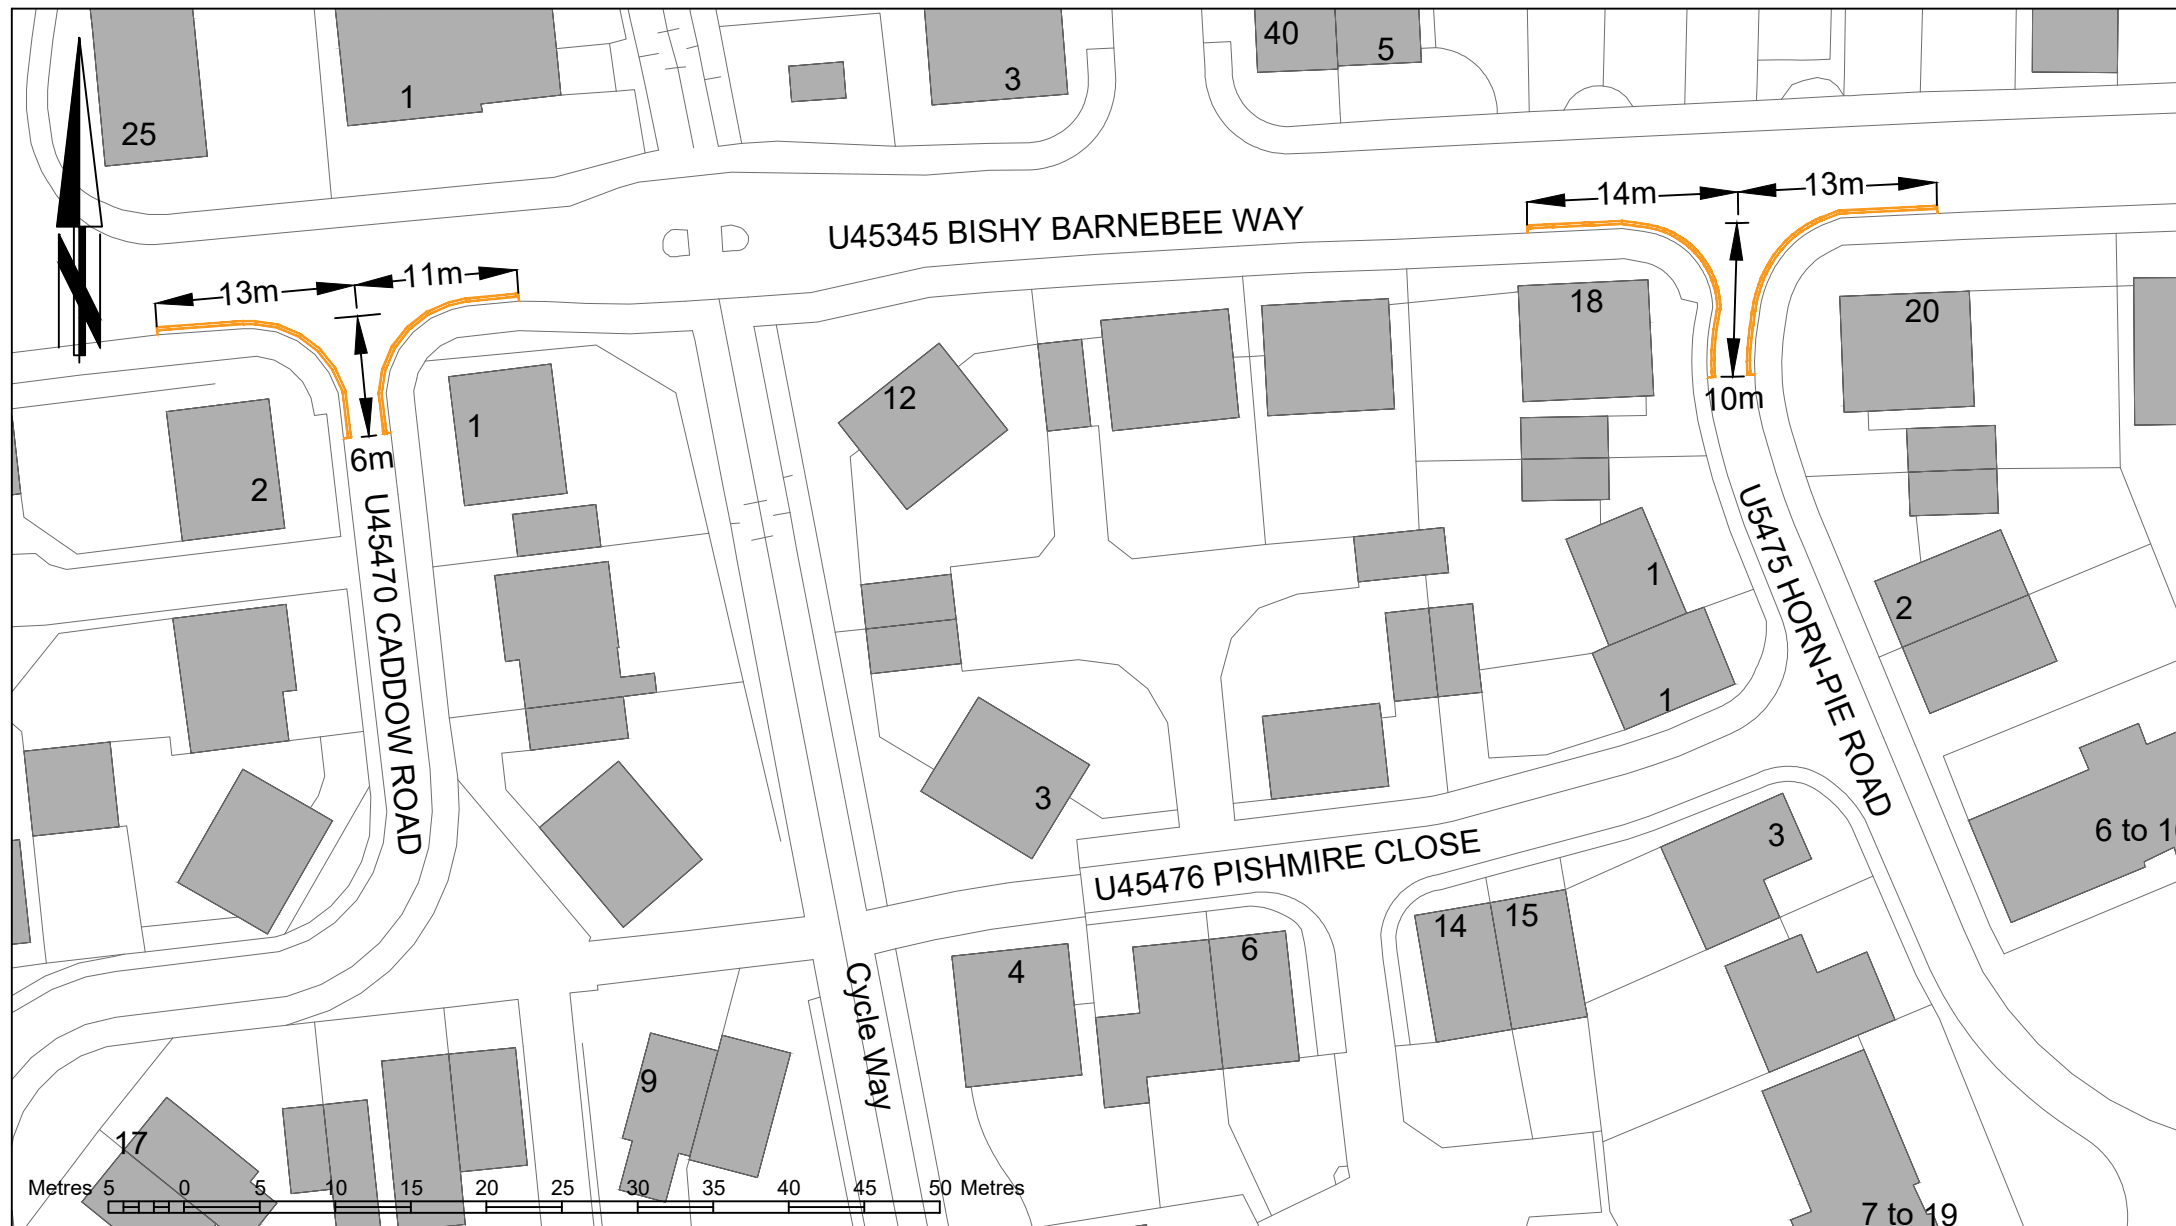

Key:

 Proposed prohibition of waiting at any time (double yellow lines).

Parish - Norwich  
 District - Norwich, Bowthorpe  
 Scheme Type - Waiting Restrictions

Note: Raster Map to be included at a scale of 50K

© Crown copyright and database rights 2024. Ordnance Survey 100019340

REV.	DESCRIPTION	DRAWN BY	CHECKED	DATE

SURVEYED BY	INITIALS	DATE	DRAWING No.
OS	OS	2024	PLA343-HD-0100-002
DESIGNED BY	TS	10/24	PROJECT TITLE
DRAWN BY	TS	10/24	Bowthorpe, Norwich
CHECKED BY	TL	10/24	Waiting Restrictions TRO
SCALE			FILE No.
1: 500 @ A3			PLA343