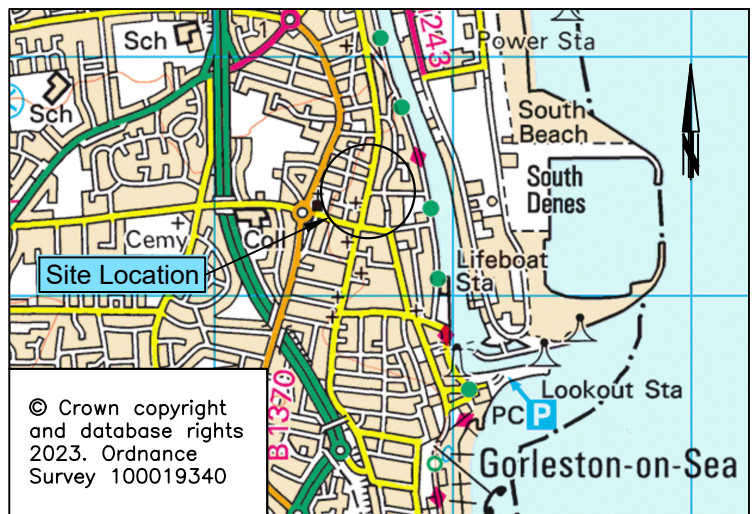

© Crown copyright and database rights 2023. Ordnance Survey 100019340

Location of the Proposed Traffic Regulation Order

Parish - Gorleston-on-Sea
 District - Great Yarmouth Borough
 Location - High Street
 Grid Ref - TG5204SE - TG50SW
 Section Ref - C632
 USRN - 15900297
 Coordinates - x:652665; y:304446
 Scheme type - Traffic Regulation Order
 Post Code - NR31 6RB / NR31 6RF

© Crown copyright and database rights 2023. Ordnance Survey 100019340

DRAWING TITLE

C632 High Street, Gorleston-on-Sea
 Traffic Regulation Order
 Site Location Drawing

Tom McCabe
 Executive Director of
 Community and Environmental Services
 Norfolk County Council
 County Hall
 Martineau Lane
 Norwich NR1 2SG

REV.	DESCRIPTION	DRAWN	CHECKED	DATE

SURVEYED BY	INIT.	DATE	DRAWING No.
OS	OS	2020	PLA315-HPD-0100-001
DESIGNED BY	DW	10/20	PROJECT TITLE
DRAWN BY	DW	10/20	Gorleston-on-Sea, High Street
CHECKED BY			Parking Regulations TRO
			SCALE
			1: 1500 @ A4
			FILE No.
			PLA315