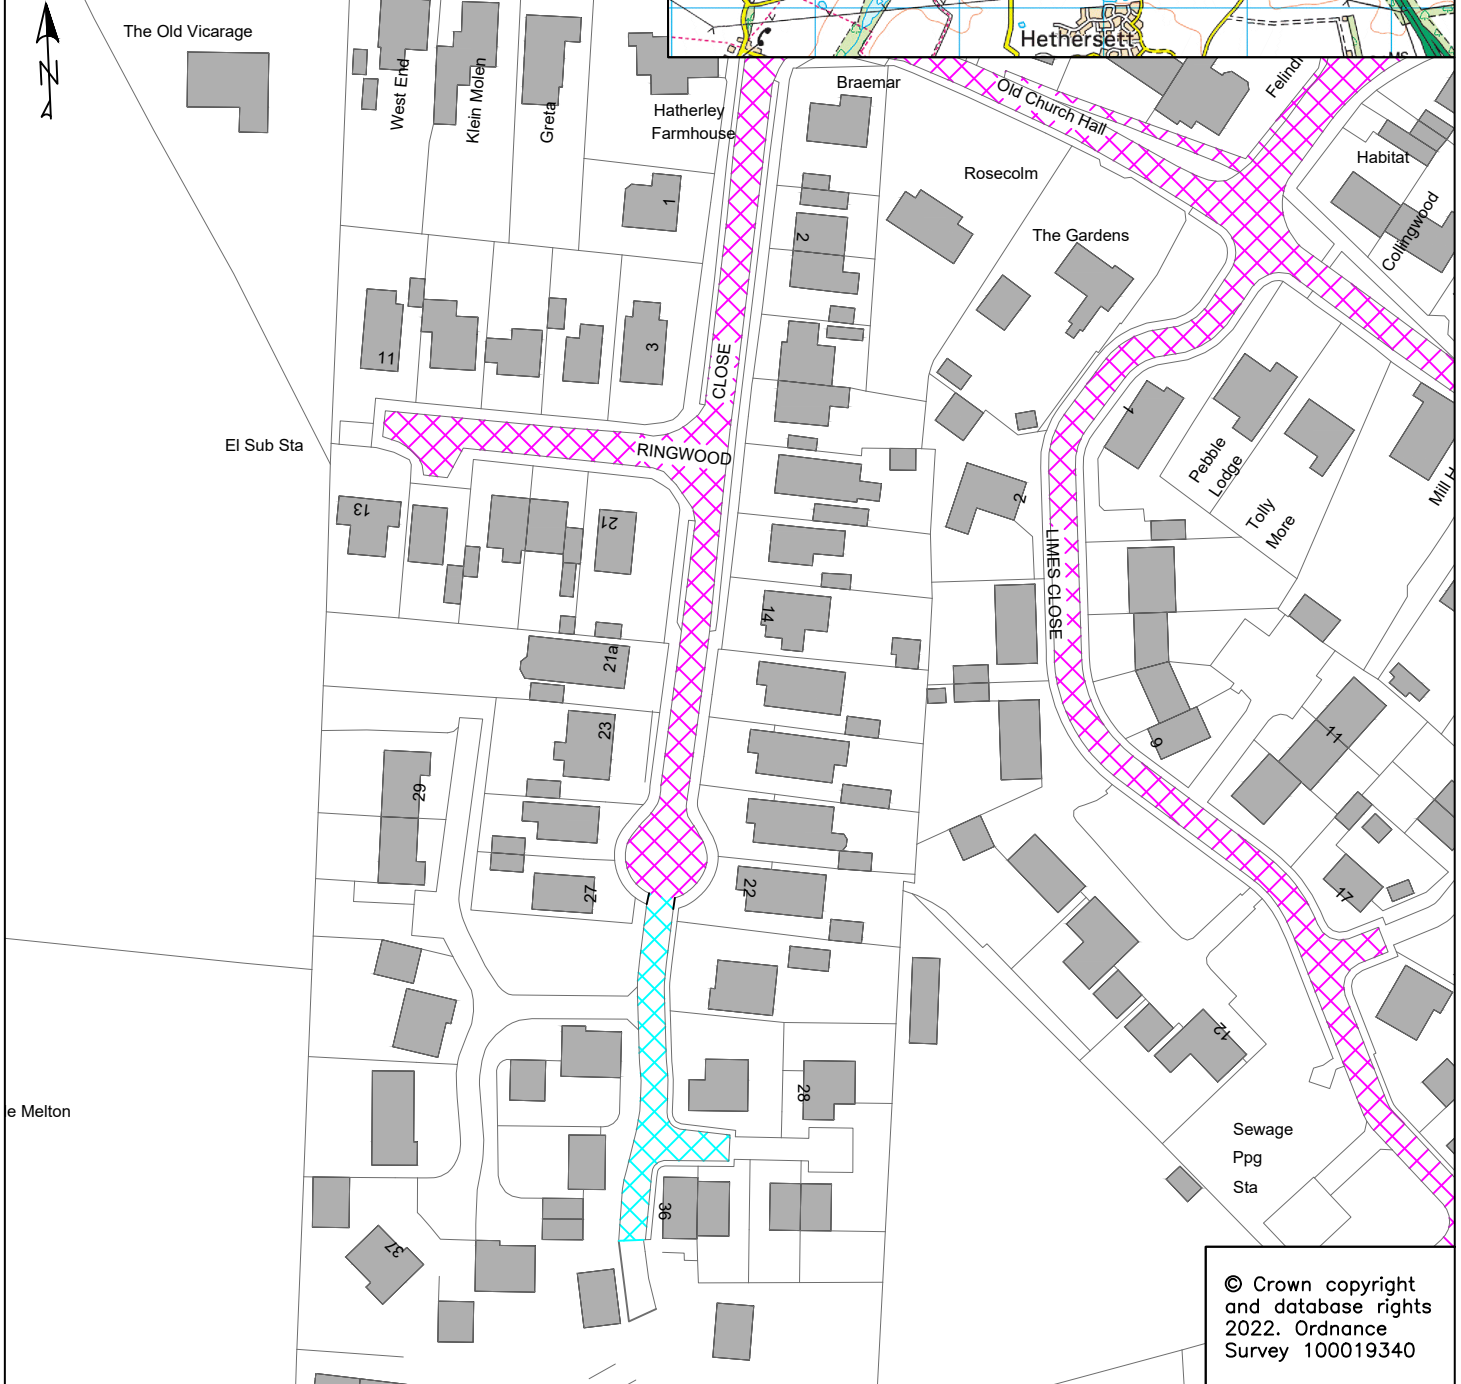

 Proposed new 20mph extension

 Existing 20mph Limit

© Crown copyright and database rights 2022. Ordnance Survey 100019340

**DRAWING TITLE**  
 Ringwood Close, Little Melton  
 20mph Zone  
 S38 TRO

**Tom McCabe**  
 Executive Director of  
 Community and Environmental Services  
 Norfolk County Council  
 County Hall  
 Martineau Lane  
 Norwich NR1 2SG

REV.	DESCRIPTION	DRAWN	CHECKED	DATE
A	20mph extension reduced	PL	KB	09/23

SURVEYED BY	INIT.	DATE	DRAWING No.
OS	OS	2022	PRZ038-HD1-001
DESIGNED BY	PL	12/22	PROJECT TITLE
DRAWN BY	PL	12/22	Ringwood Close, Little Melton 20mph Zone TRO
CHECKED BY	KB	12/22	SCALE 1: 1500 @ A4
			FILE No. PRZ038