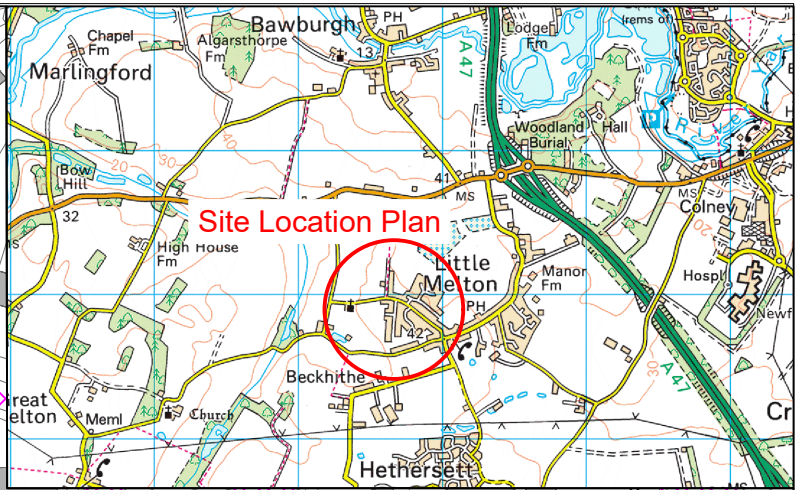

 Proposed new 20mph extension

 Existing 20mph Limit

© Crown copyright and database rights 2022. Ordnance Survey 100019340

**DRAWING TITLE**  
 Ringwood Close, Little Melton  
 20mph Zone  
 S38 TRO

**Tom McCabe**  
 Executive Director of  
 Community and Environmental Services  
 Norfolk County Council  
 County Hall  
 Martineau Lane  
 Norwich NR1 2SG

REV.	DESCRIPTION	DRAWN	CHECKED	DATE
A	20mph extension reduced	PL	KB	09/23

SURVEYED BY	INIT.	DATE	DRAWING No.
OS	OS	2022	PRZ038-HD1-001
DESIGNED BY	PL	12/22	PROJECT TITLE
DRAWN BY	PL	12/22	Ringwood Close, Little Melton 20mph Zone TRO
CHECKED BY	KB	12/22	SCALE 1: 1500 @ A4
			FILE No. PRZ038