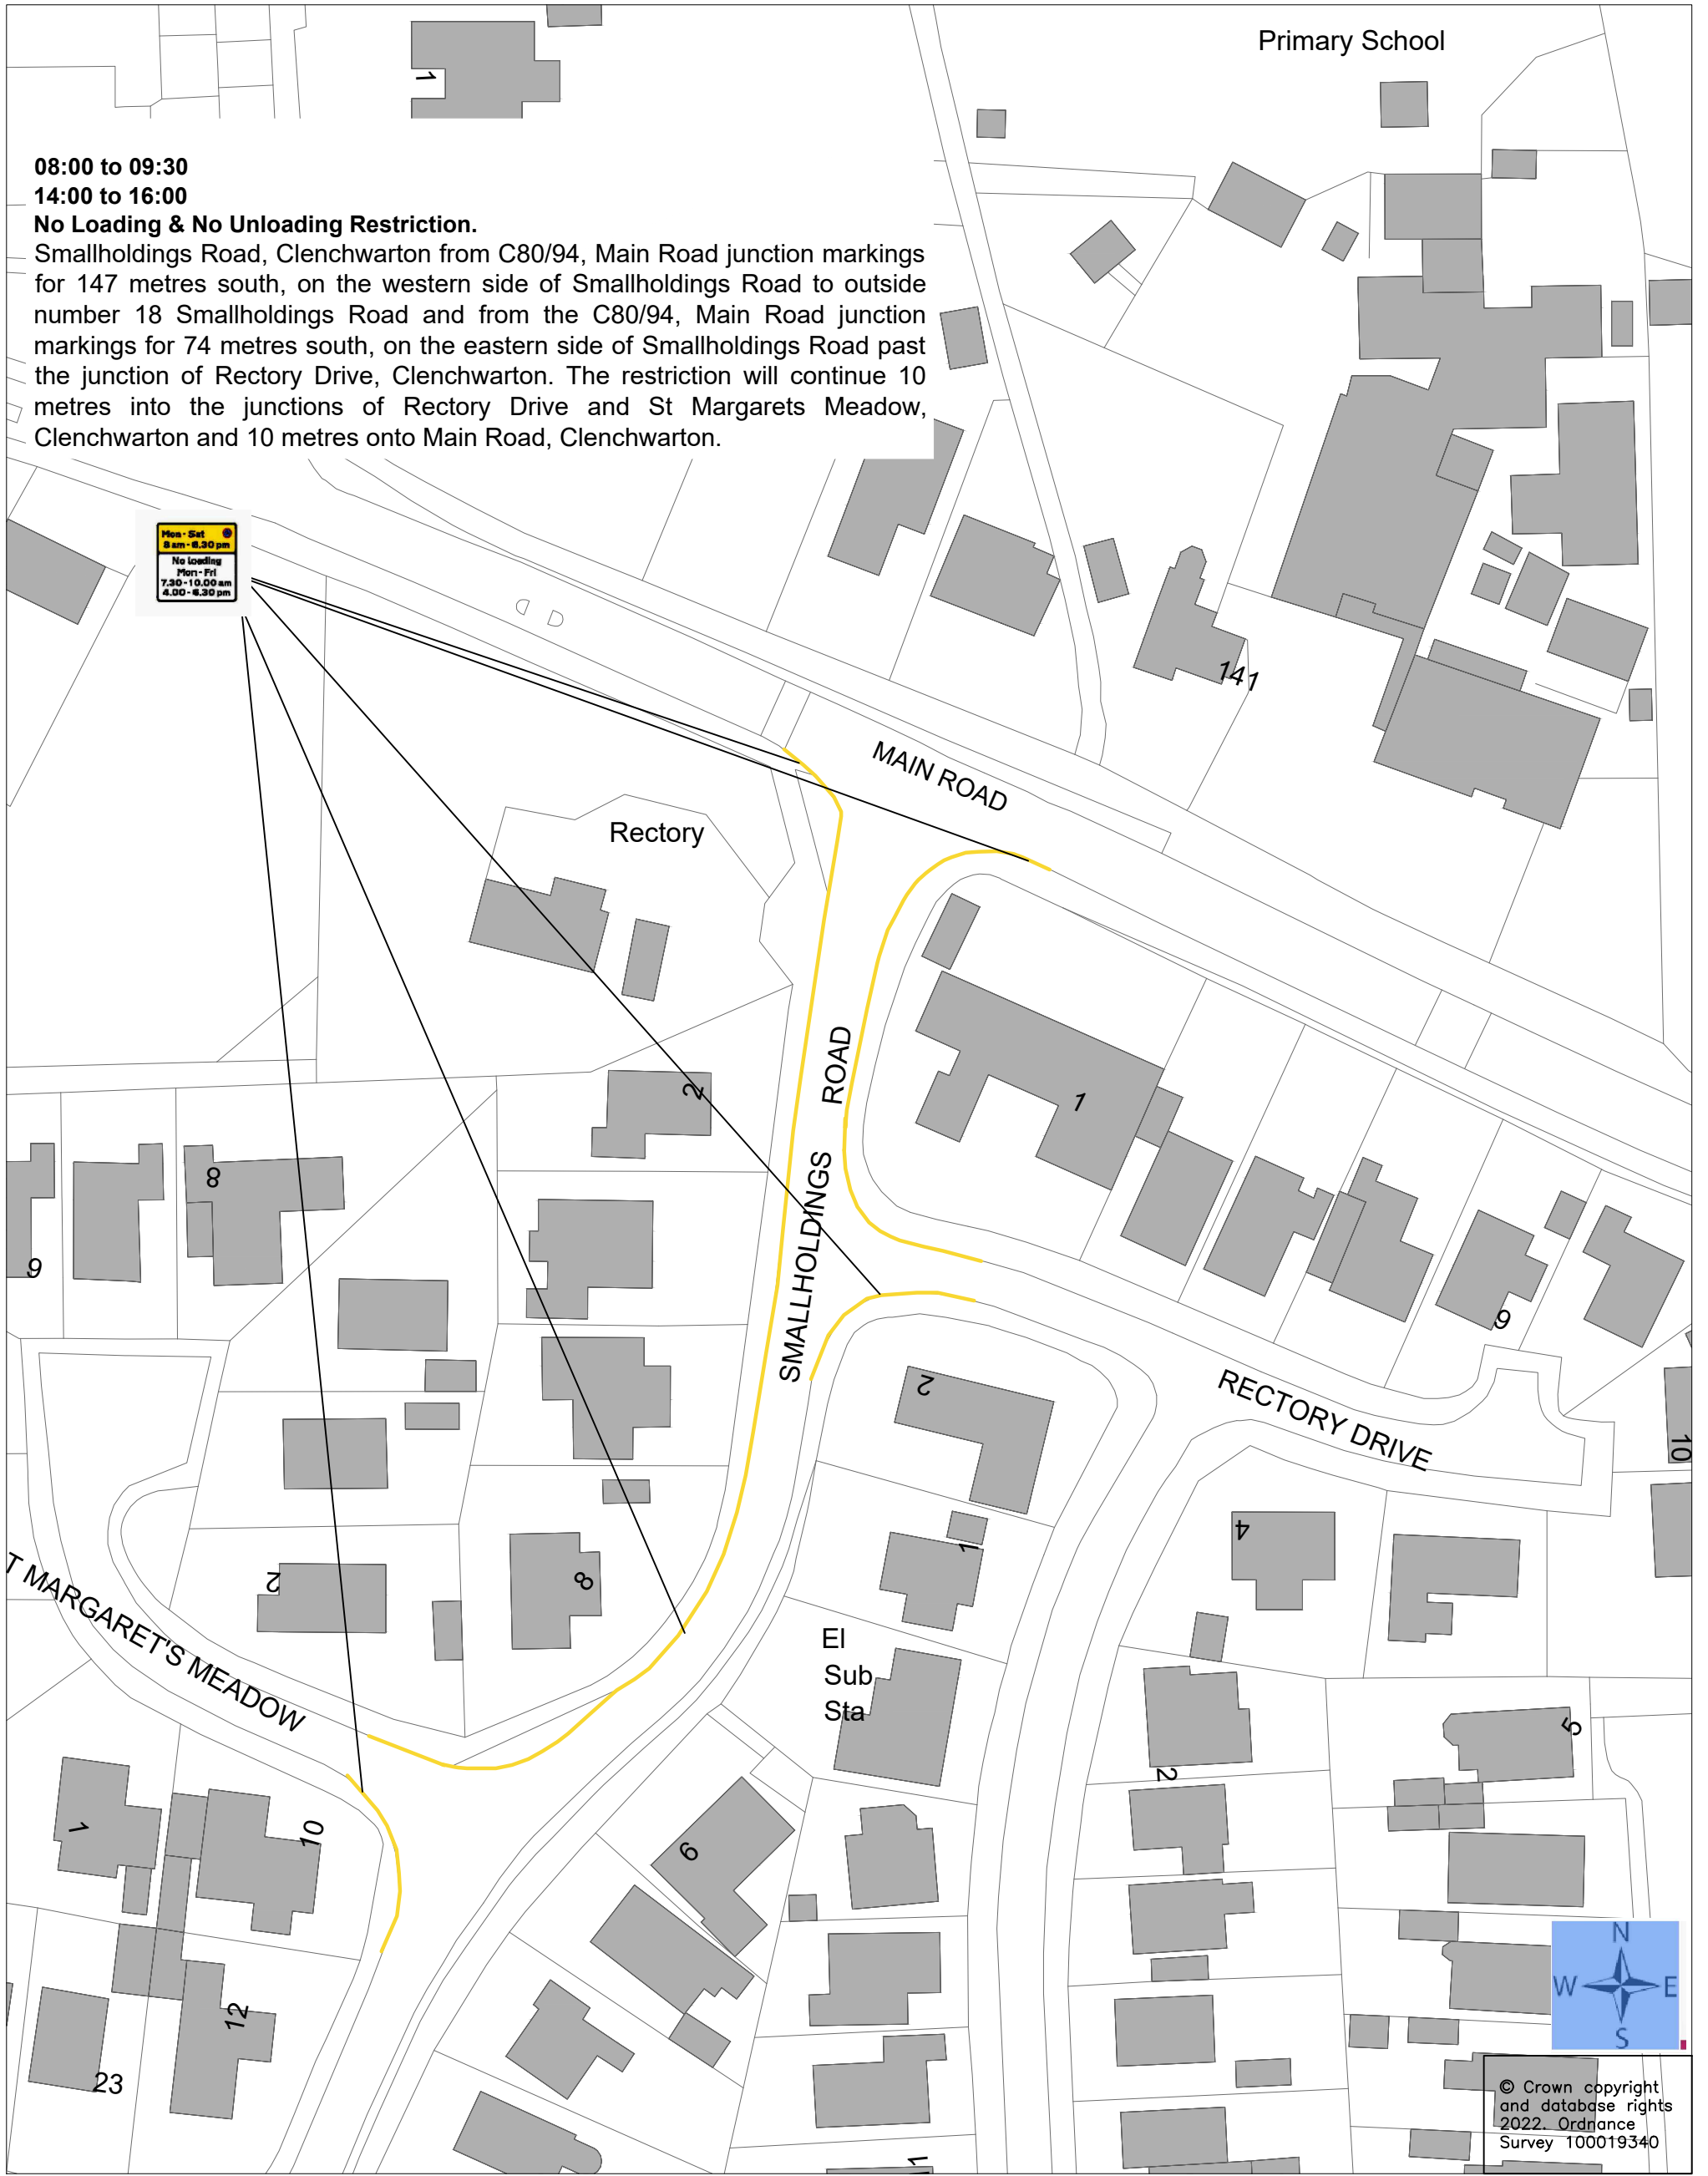

08:00 to 09:30
14:00 to 16:00

No Loading & No Unloading Restriction.

Smallholdings Road, Clenchwarton from C80/94, Main Road junction markings for 147 metres south, on the western side of Smallholdings Road to outside number 18 Smallholdings Road and from the C80/94, Main Road junction markings for 74 metres south, on the eastern side of Smallholdings Road past the junction of Rectory Drive, Clenchwarton. The restriction will continue 10 metres into the junctions of Rectory Drive and St Margarets Meadow, Clenchwarton and 10 metres onto Main Road, Clenchwarton.

© Crown copyright and database rights 2022. Ordnance Survey 100019340

DRAWING TITLE
LMF - Cllr Kemp - Clenchwarton, Smallholdings Road - Proposed TRO - Amended

Tom McCabe
Executive Director of
Community and Environmental Services
Norfolk County Council
County Hall
Martineau Lane
Norwich NR1 2SG

REV.	DESCRIPTION	DRAWN	CHECKED	DATE
	Proposed - TRO - Clenchwarton	11/22		ALX
	Smallholdings Road, Timed, No Loading or Unloading Restriction			

	INITIAL	DATE	DRAWING No.
SURVEYED BY			C18/005
DESIGNED BY			PROJECT TITLE
DRAWN BY			Cllr Kemp LMF 22-23
CHECKED BY			SCALE
			1: @ A3
			FILE No.