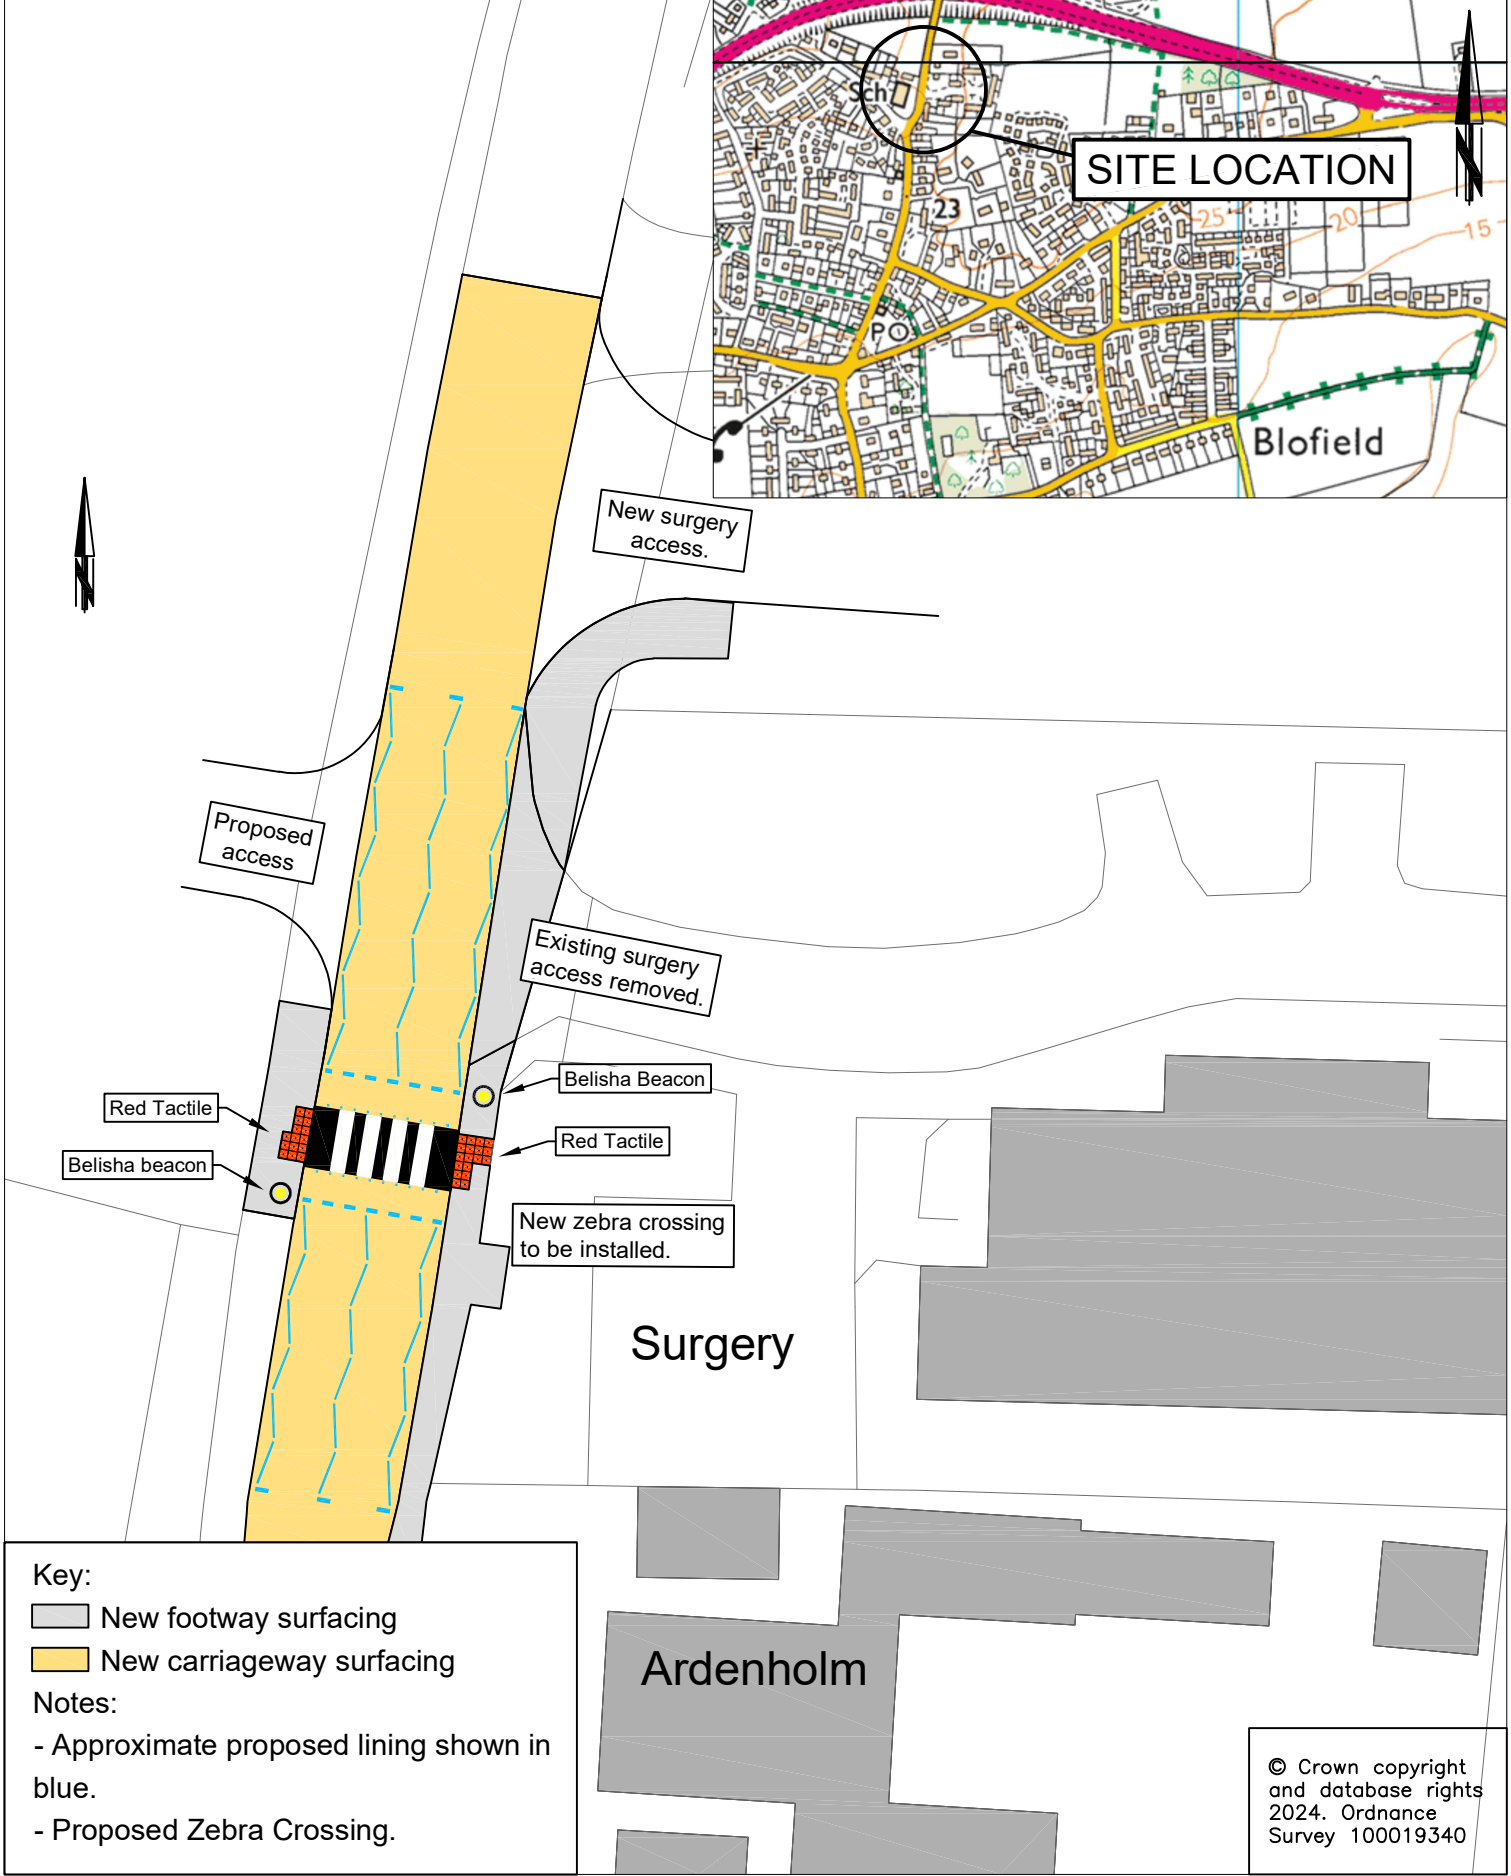

SITE LOCATION

Key:
 [Grey Box] New footway surfacing
 [Yellow Box] New carriageway surfacing

Notes:
 - Approximate proposed lining shown in blue.
 - Proposed Zebra Crossing.

© Crown copyright and database rights 2024. Ordnance Survey 100019340

DRAWING TITLE
 Plantation Road, Blofield
 Zebra Crossing
 Consultation Plan

Grahame Bygrave
 Director of Highways, Transport & Waste
 Norfolk County Council
 County Hall
 Martineau Lane
 Norwich NR1 2DH

REV.	DESCRIPTION	DRAWN	CHECKED	DATE

Drawing Status:

	INIT.	DATE
SURVEYED BY	OS	2024
DESIGNED BY	--	--
DRAWN BY	TWL	05/24
CHECKED BY	--	--

DRAWING No. EC4349-HP4-0100-001
PROJECT TITLE Plantation Road, Blofield Zebra Crossing
SCALE 1:250@ A4
FILE No. EC4349